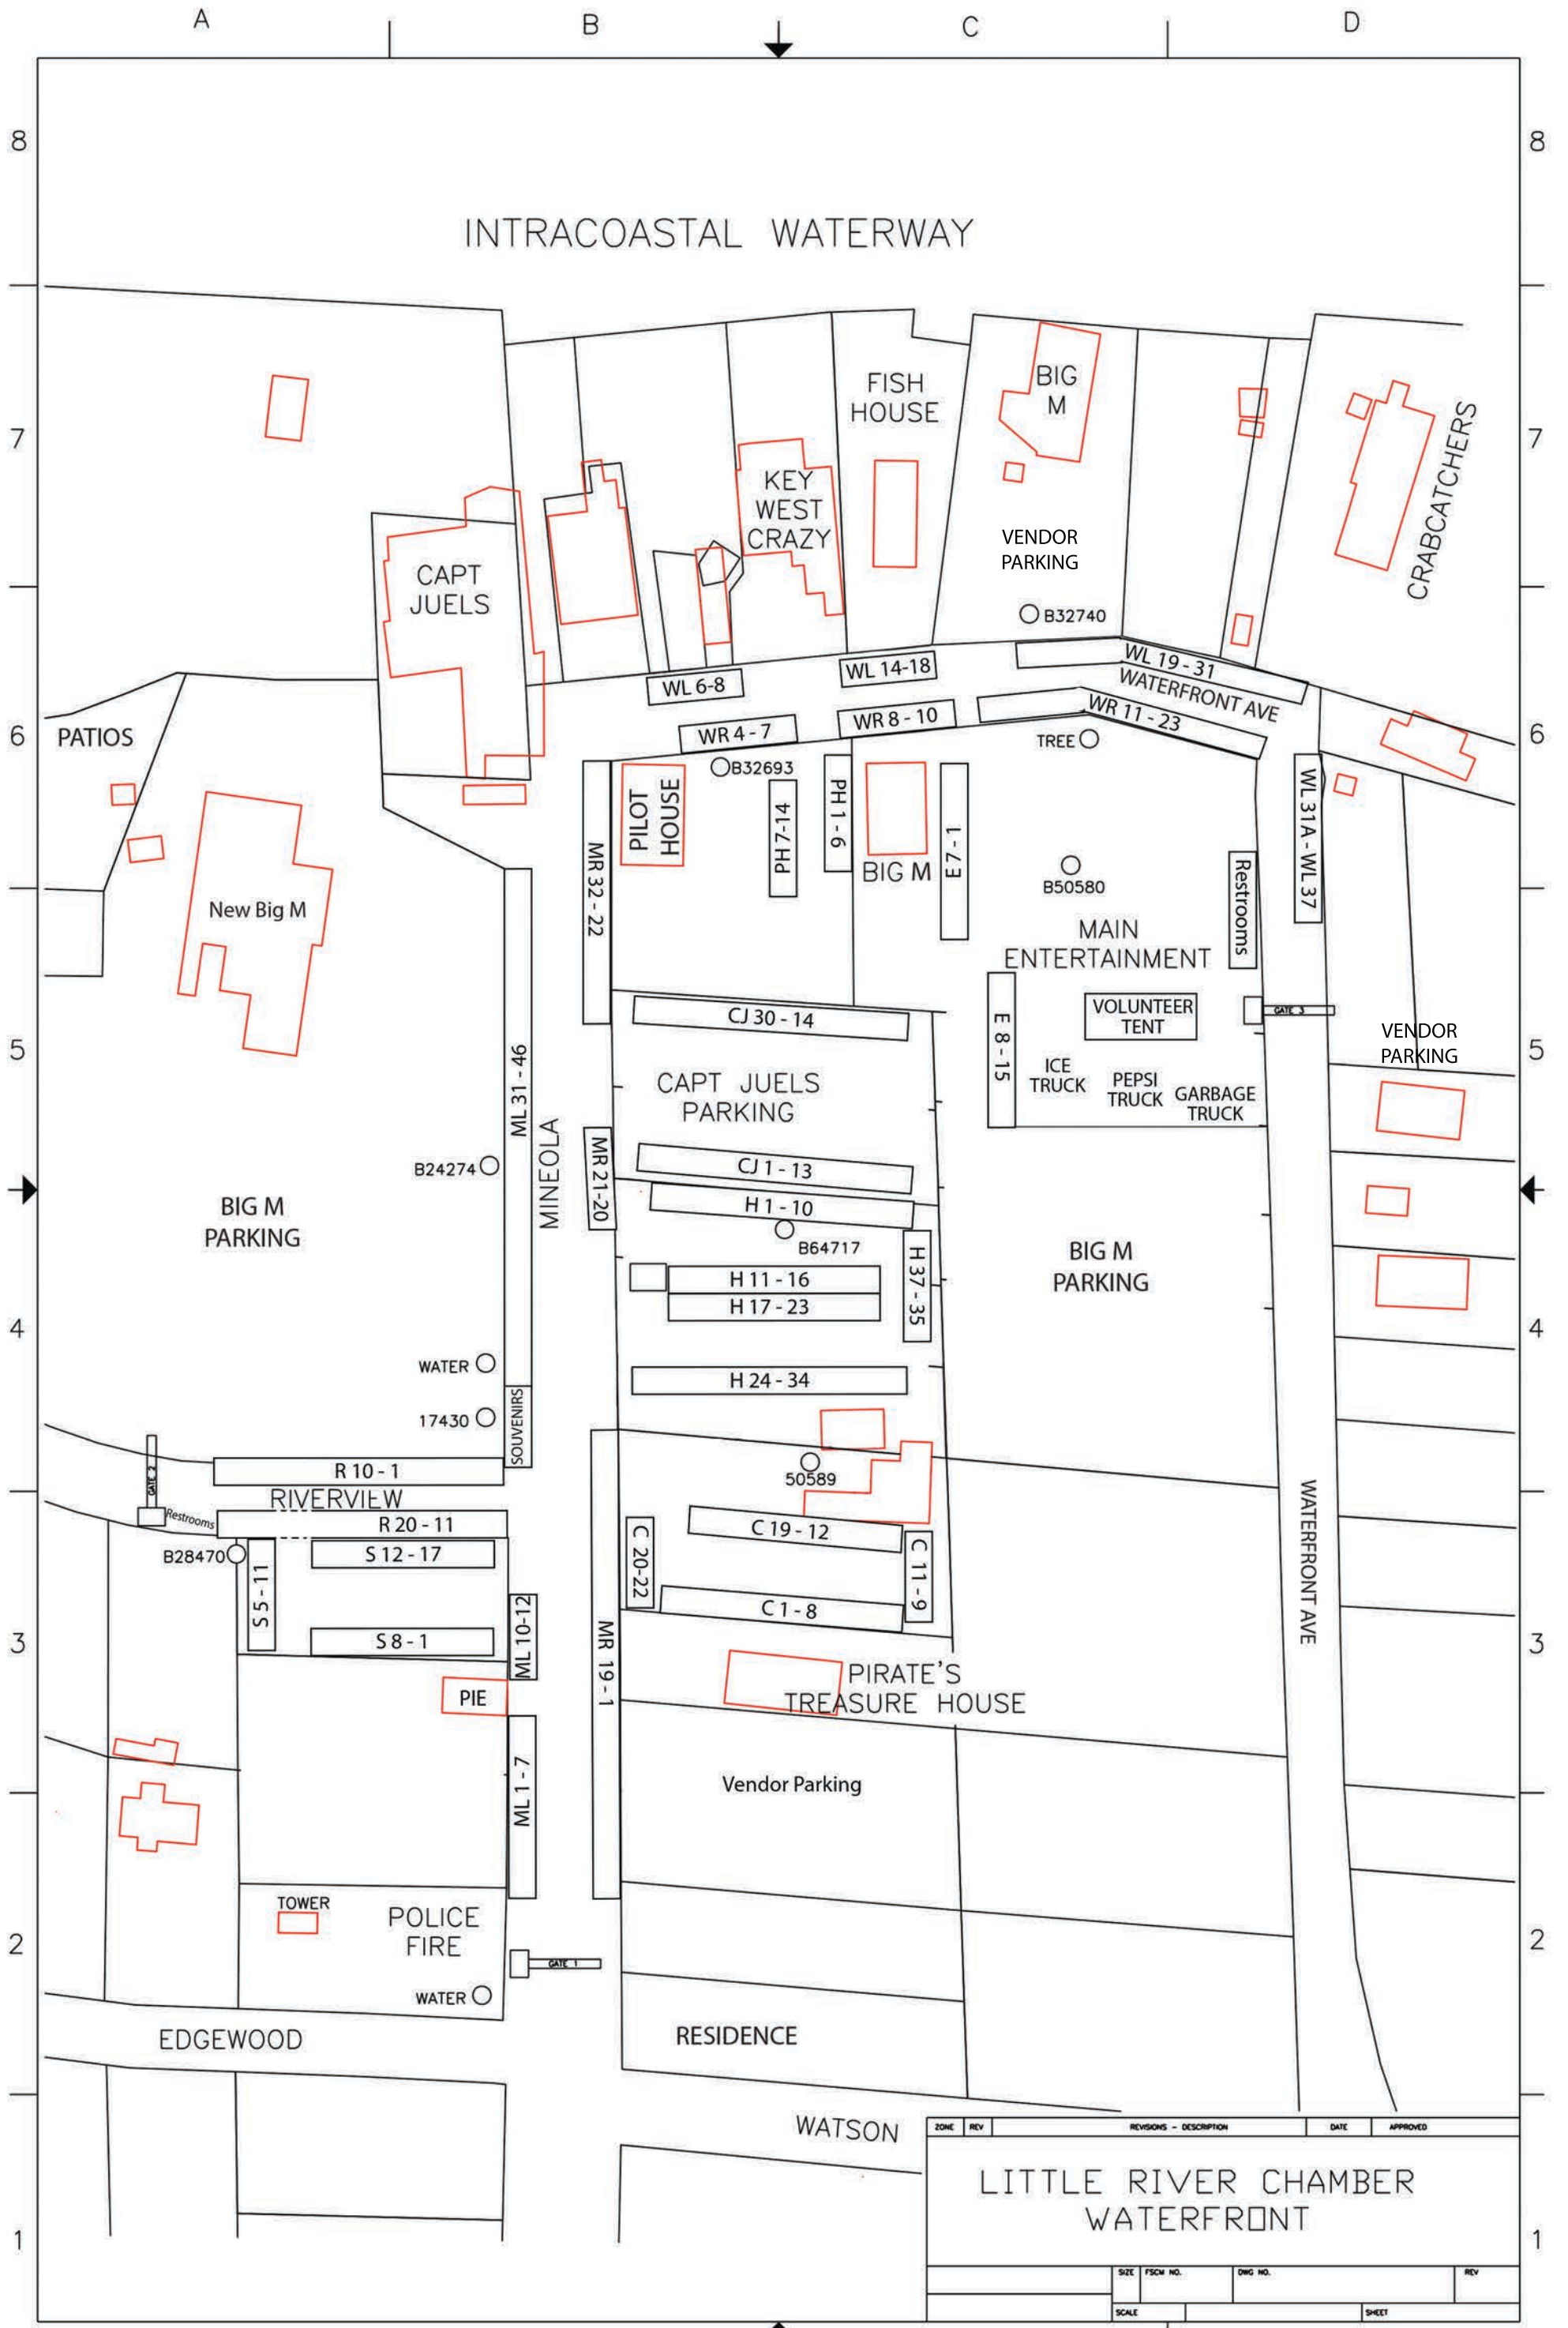

BLUE CRAB FESTIVAL MAP 2021

Vendor spacing as marked on ground when you arrive at festival. Any cars in "Vendor Parking" will NOT be able to leave or enter during festival hours. Vendor Parking is limited - you are encouraged to arrive early to find a space. Additional free parking is listed at www.BlueCrabFestival.org.