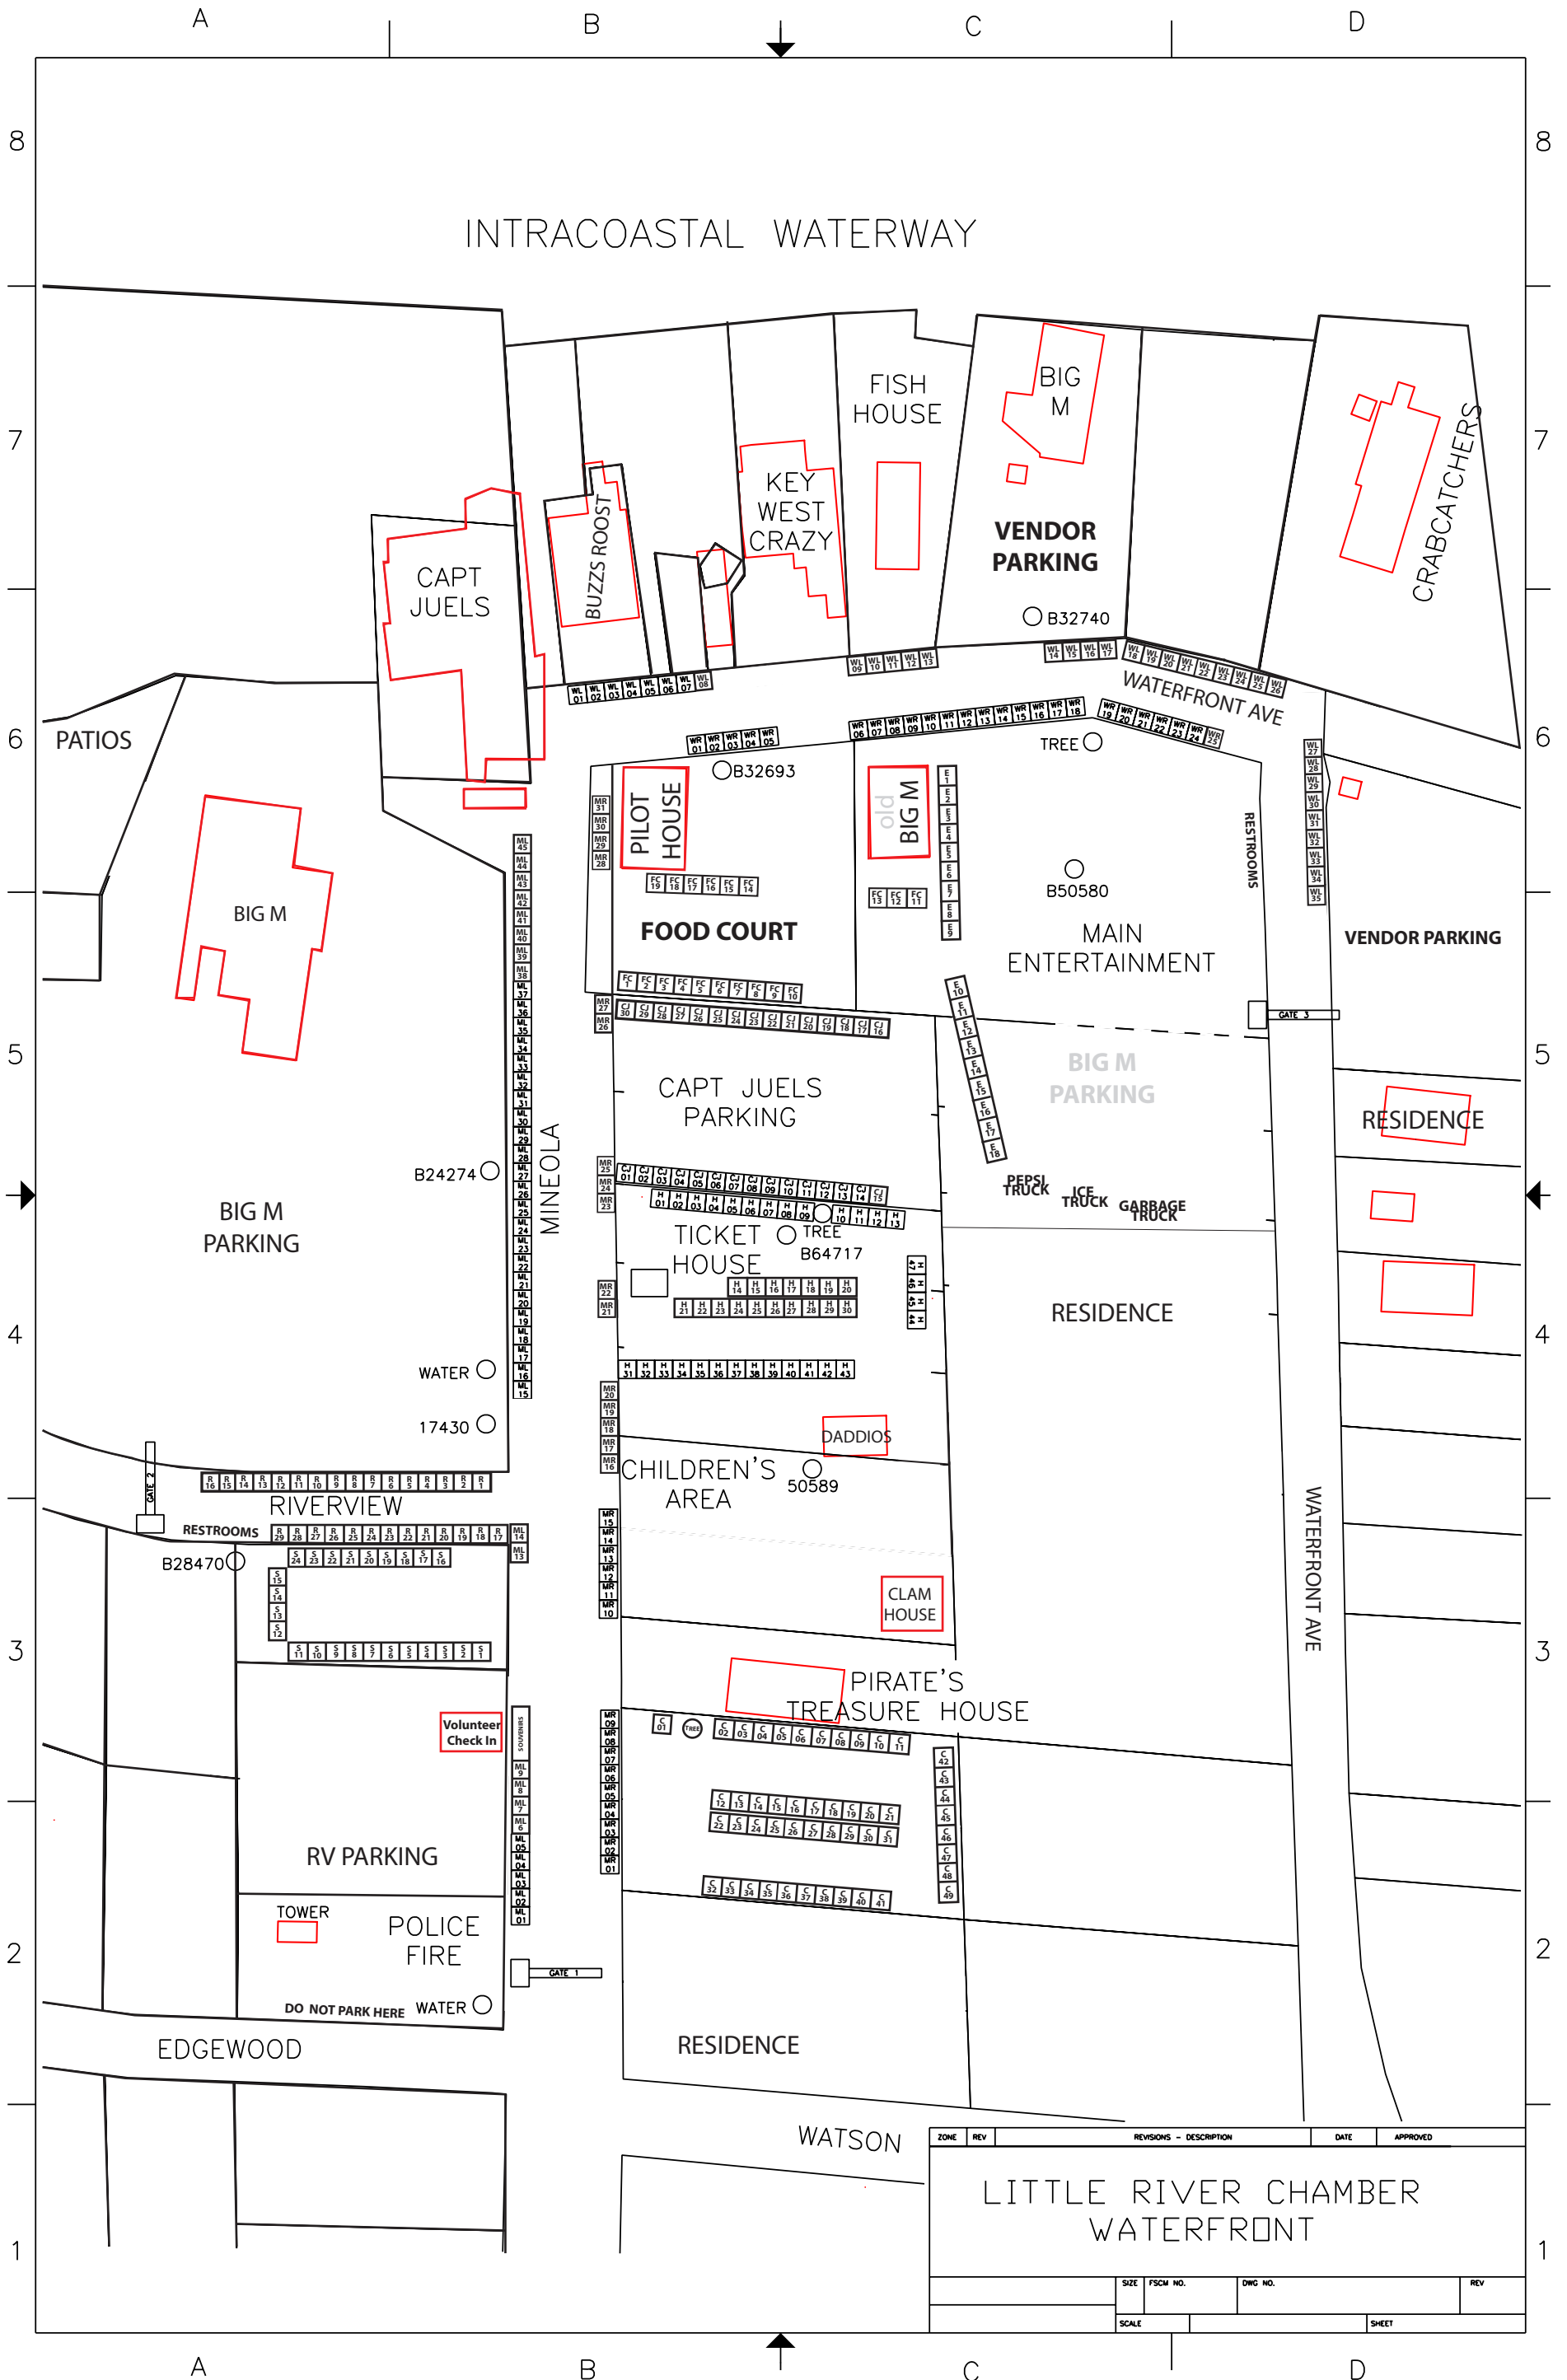

Blue Crab Festival Map

Any cars in "Vendor Parking" will NOT be able to leave or enter during festival hours.

Vendor Parking is limited - you are encouraged to arrive early to find a space. Additional Parking is listed at BlueCrabFestival.org